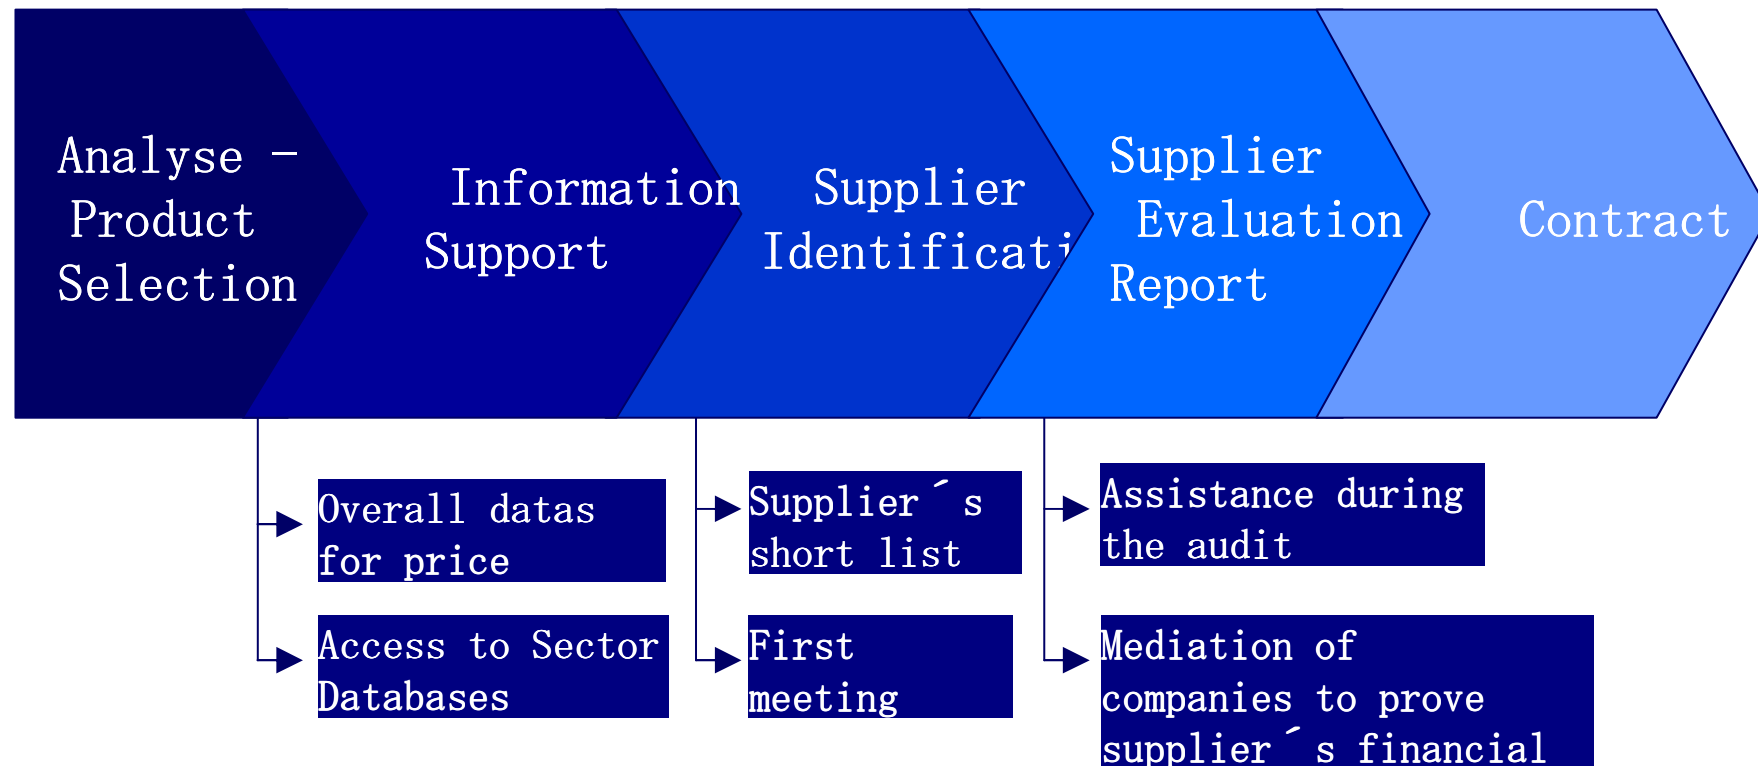

SOURCING SERVICES

Linkage programme

Networking

Database

Case studies

SOURCING SECTION

Milestones

- 1999** Sourcing Section established
- 2001** Pilot round of Supplier Linkage Programme
- 2003** Second round of Supplier Linkage Programme
- 2005** Third round of Supplier Linkage Programme
- 2006** Database of automotive suppliers
Database of aerospace suppliers
- 2007** New Database of the Czech Manufacturing is launched in
October
- 2009** Database of 9 sectors launched on web page frequently
updated by companies

Improve competitiveness of suppliers

Improve competitiveness of the Czech Republic

Supplier linkage programme

Stages

Participants statistics

SOURCING STRATEGY

- Involvement of the Czech suppliers in the multinational supply chains
- Increase the attraction of the Czech Republic for the foreign investors
- Support the investment project mediated by CzechInvest
- Searching for attractive partners

SOURCING SERVICES

- Databases development (sector databases)
- Supplier identification
- JV partner identification
- Customized visits of suppliers
- Supplier Forum organization

ASSISTENCE DURING THE PROCESS OF SUPPLIER SELECTION