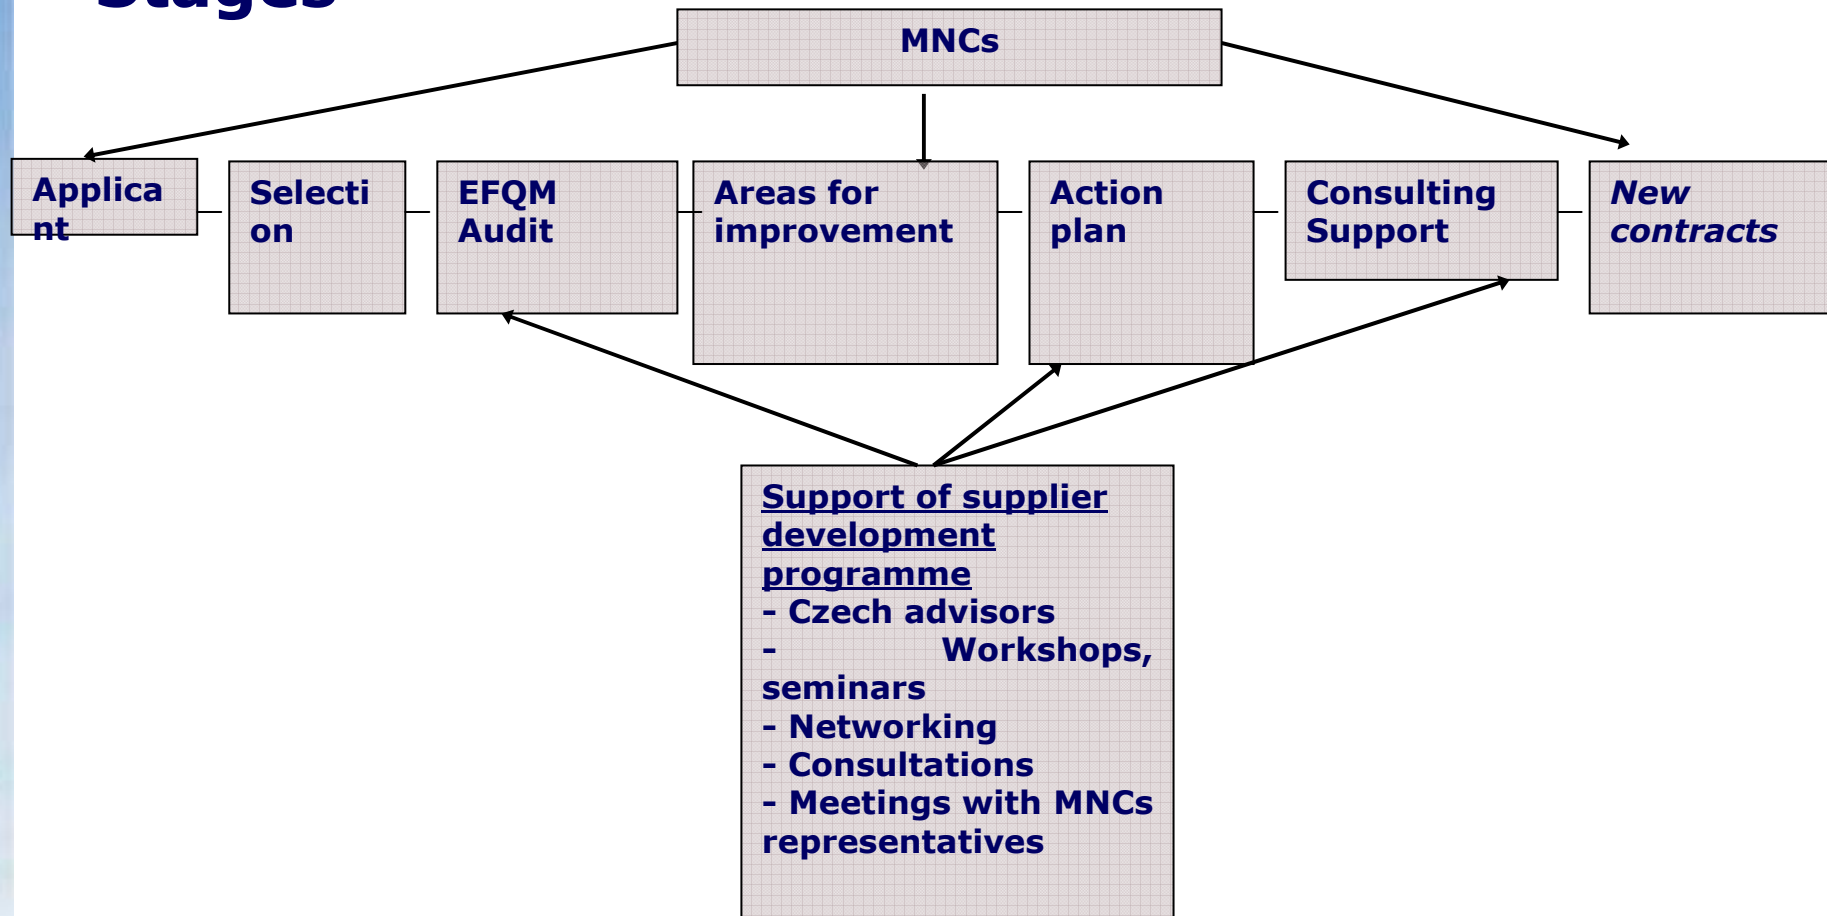

SOURCING SERVICES

Linkage programme

Networking

Database

Case studies

SOURCING SECTION

Milestones

- 1999** Sourcing Section established
- 2001** Pilot round of Supplier Linkage Programme
- 2003** Second round of Supplier Linkage Programme
- 2005** Third round of Supplier Linkage Programme
- 2006** Database of automotive suppliers
Database of aerospace suppliers
- 2007** New Database of the Czech Manufacturing is launched in
October
- 2009** Database of 9 sectors launched on web page frequently
updated by companies

Supplier linkage programme

Anchor existing investors in the Czech Republic

Attract new investment

Offer complex set of services

Increase % local sourcing by key MNCs

Develop high value added supply chains in key sectors

Improve competitiveness of suppliers

Improve competitiveness of the Czech Republic

Supplier linkage programme

Stages

Participants statistics

SOURCING STRATEGY

- Involvement of the Czech suppliers in the multinational supply chains
- Increase the attraction of the Czech Republic for the foreign investors
- Support the investment project mediated by CzechInvest
- Searching for attractive partners

SOURCING SERVICES

- Databases development (sector databases)
- Supplier identification
- JV partner identification
- Customized visits of suppliers
- Supplier Forum organization

ASSISTENCE DURING THE PROCESS OF SUPPLIER SELECTION