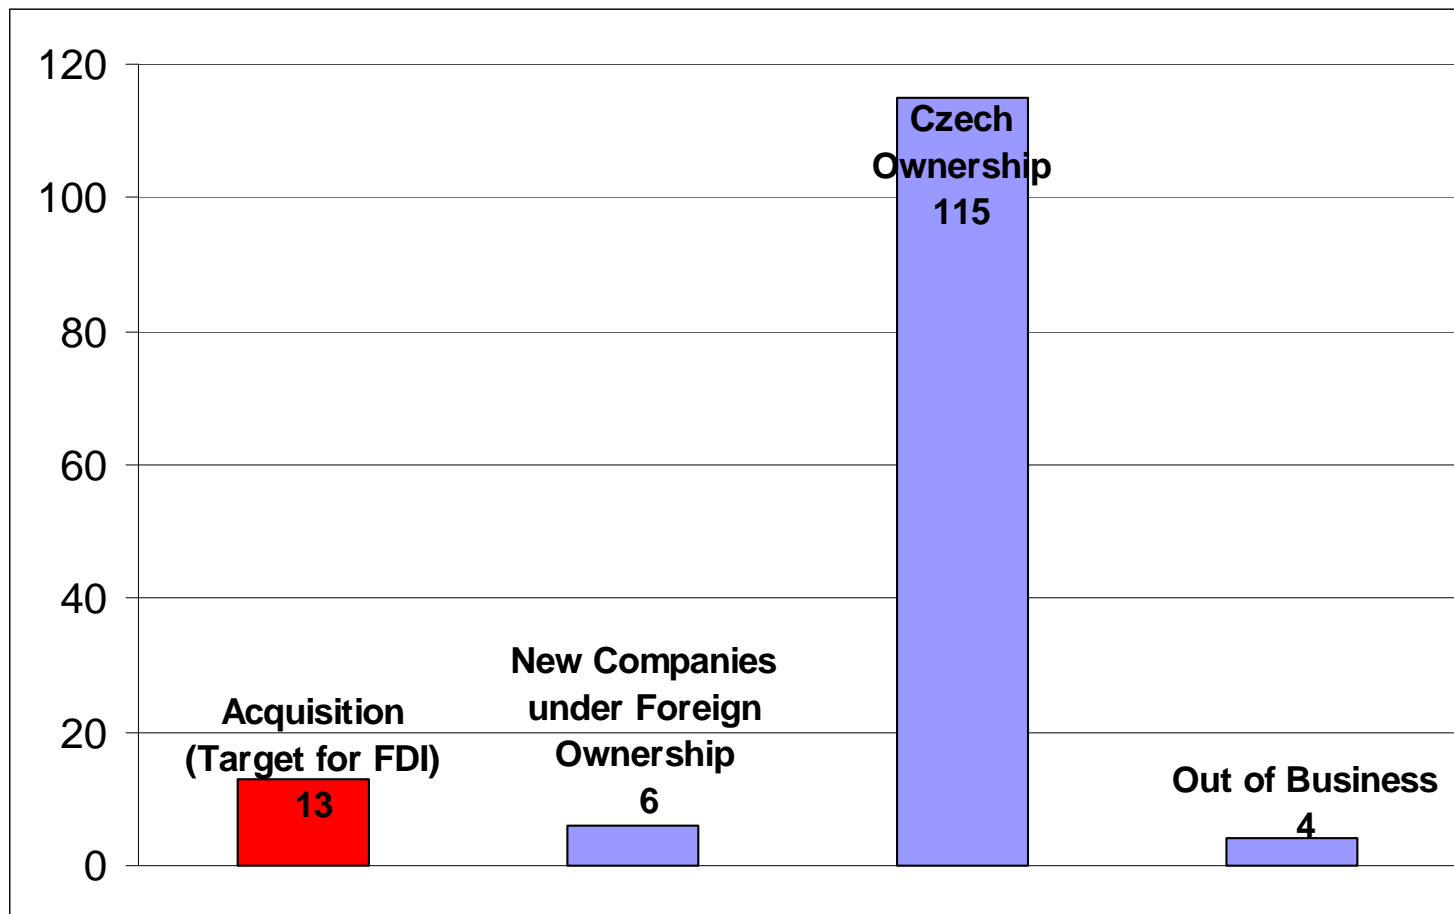

SOURCING SERVICES

Linkage programme

Networking

Database

Case studies

SOURCING SECTION

Milestones

- 1999** Sourcing Section established
- 2001** Pilot round of Supplier Linkage Programme
- 2003** Second round of Supplier Linkage Programme
- 2005** Third round of Supplier Linkage Programme
- 2006** Database of automotive suppliers
Database of aerospace suppliers
- 2007** New Database of the Czech Manufacturing is launched in
October
- 2009** Database of 9 sectors launched on web page frequently
updated by companies

Supplier linkage programme

Anchor existing investors in the Czech Republic

Attract new investment

Offer complex set of services

Increase % local sourcing by key MNCs

Develop high value added supply chains in key sectors

Improve competitiveness of suppliers

Improve competitiveness of the Czech Republic

Supplier linkage programme

Stages

Participants statistics

SOURCING STRATEGY

- Involvement of the Czech suppliers in the multinational supply chains
- Increase the attraction of the Czech Republic for the foreign investors
- Support the investment project mediated by CzechInvest
- Searching for attractive partners